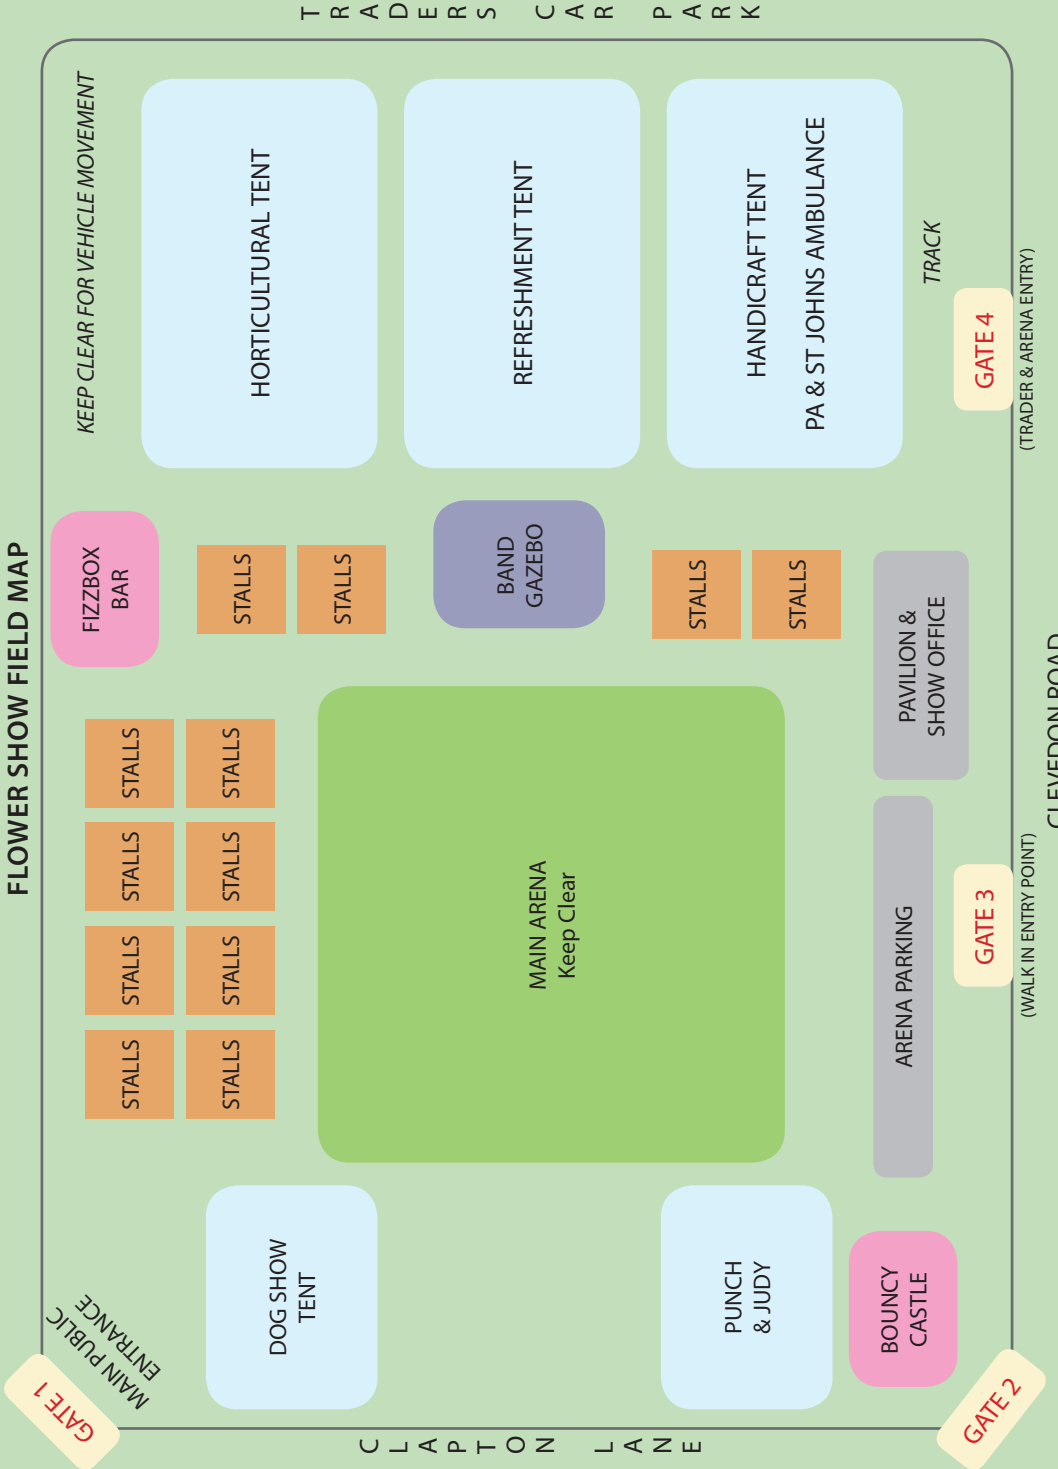

# FLOWER SHOW FIELD MAP

**GATE 1**  
MAIN PUBLIC  
ENTRANCE

DOG SHOW  
TENT

PUNCH  
& JUDY

BOUNCE  
CASTLE

FIZZBOX  
BAR

STALLS

STALLS

STALLS

STALLS

STALLS

STALLS

STALLS

STALLS

STALLS

STALLS

BAND  
GAZEBO

STALLS

STALLS

HORTICULTURAL TENT

REFRESHMENT TENT

HANDICRAFT TENT

PA & ST JOHNS AMBULANCE

TRACK

PAVILION &  
SHOW OFFICE

ARENA PARKING

**GATE 4**

**GATE 3**

**GATE 2**

(WALK IN ENTRY POINT)

(TRADER & ARENA ENTRY)

CLEVEDON ROAD